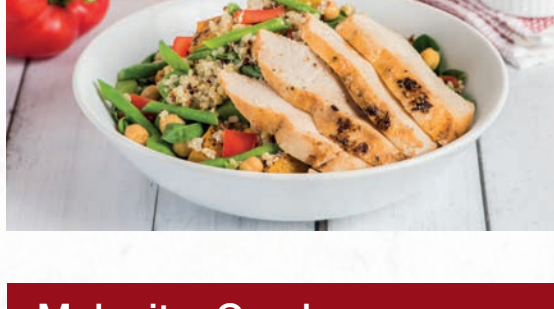

Salads

Lite Chicken Pumpkin Salad	25
Authentic Greek Salad	22