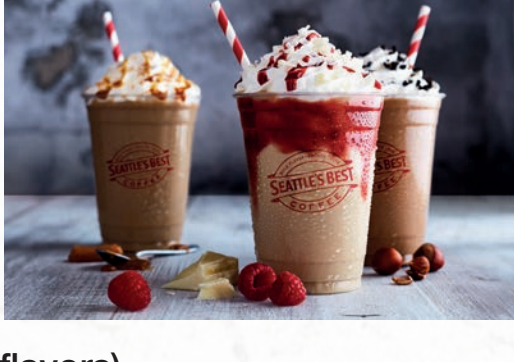

Beverages

		Single	Double
Espresso		12	15
Macchiato		13	15
	Small	Medium	Large
Americano (Hot or Over Ice)	15	17	19
Cappuccino	17	19	21
Latte (Hot or Over Ice)	17	19	21
Vanilla Latte (Hot or Over Ice)	20	22	24
Caramel Latte (Hot or Over Ice)	20	22	23
Mocha (Hot or Over Ice)	19	21	23
Chocolate (Hot or Over Ice)	17	19	21
Cinnamon Latte (Hot or Over Ice)	20	22	
Tea	11	13	

Javakula Selection

	Small	Medium	Large
Mocha Choco	20	22	24
Creamy Caramel	20	22	24
Vanilla Coffee	20	22	24

(Please ask about our selection of special flavors)

All prices are in AED and inclusive of VAT

Salads